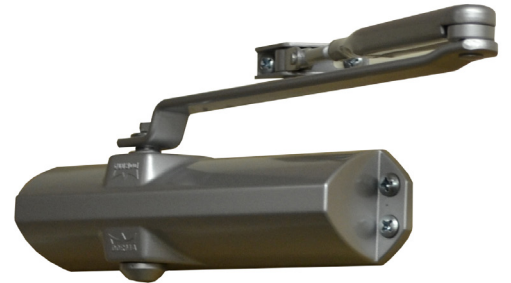

- SUITABLE FOR COMMERCIAL AND RESIDENTIAL USE
- TWO SEPARATE VALVES FOR ADJUSTABLE CLOSING AND LATCHING SPEED
- SUITABLE FOR LEFT OR RIGHT HAND SIDE OF THE DOOR
- DESIGNED FOR ALL STANDARD INSTALLATIONS
- SUITABLE FOR STANDARD, PARALLEL ARM AND FRAME MOUNTING
- CLOSER POWER SIZE 2,3 AND 4

The Dorma TS68 door closer is simple to install and suits almost all common door types.

The closer comes with fitting template and bracket for parallel arm mounting.

Third party tested to EN1154 and certifiere approved.

**TECHNICAL INFORMATION**

Dimensions	220mm(L) x 45mm(W) x 53mm(H)
Power size	2, 3 & 4
Opening angle	180° (Power size 2,3)
Colour	Silver

Item Name	Part number
Standard Door Closer	1-34-905J-5001