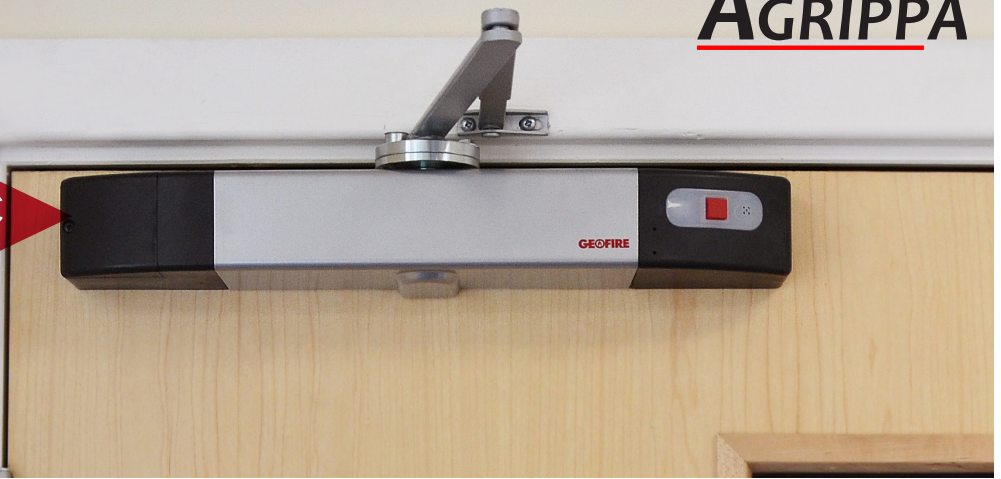

## Agrippa acoustic door closer

The Agrippa fire door closer 'listens and learns' the sound of your specific fire alarm, releasing the door in the event of a fire.

### How does it work?

1

The Agrippa door closer is battery powered and wire-free. The device is installed at the top of the door.

2

Using 'listen and learn' technology, the device learns the sound of the building's fire alarm.

3

The Agrippa door closer recognises the fire alarm and automatically releases the door, protecting the building.

### Technical specification

- Battery operated (Includes two C-cell batteries)
- L-463mm x W-71mm x D-76mm
- Holding angle 65-105 degrees
- Conforms to EN1155 and EN1154
- CE marked through the Construction Products Regulation
- EMC approved